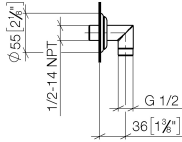

28 450 410

- 1/2" shower outlet
- rosette Ø 55 mm
- 1/2" connection
- WRAS 1809019

Intrinsic protection against back flow.

	Chrome	28 450 410-00
	Brushed Platinum	28 450 410-06
	Platinum	28 450 410-08
	Durabrand (23kt Gold)	28 450 410-09
	Brushed Durabrand (23kt Gold)	28 450 410-28
	Brushed Dark Platinum	28 450 410-99

Recommended miscellaneous

- Concealed wall elbow -** 35 085 970 90
- max. recess depth 163 mm
 - min. recess depth 90 mm

28 450 410

mm [inches]

Flow rate chart

Certificates

Belgaqua_21-381- WRAS_1809019.
27_7.

28 450 410

Spare parts list

No.	Item Number	Name	Quantity used	Delivery time
1	09 27 35 003-00	rosette	1	10
2	90 14 10 026 00 90	seal	1	2
3	09 11 03 121-00	connection	1	10
4	90 23 01 141 00 90	back-flow preventer	1	2