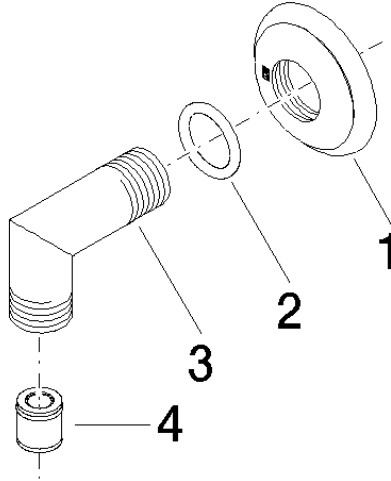

28 450 410

- 1/2" shower outlet
- rosette Ø 55 mm
- 1/2" connection
- WRAS 1809019

Intrinsic protection against back flow.

	Chrome	28 450 410-00
	Brushed Platinum	28 450 410-06
	Platinum	28 450 410-08
	Durabrand (23kt Gold)	28 450 410-09
	Brushed Durabrand (23kt Gold)	28 450 410-28
	Brushed Dark Platinum	28 450 410-99

Recommended miscellaneous

- Concealed wall elbow -** 35 085 970 90
- max. recess depth 163 mm
 - min. recess depth 90 mm

28 450 410

mm [inches]

Flow rate chart

Certificates

Belgaqua_21-381- WRAS_1809019.
27_7.

28 450 410

Spare parts list

No.	Item Number	Name	Quantity used	Delivery time
1	09 27 35 003-00	rosette	1	10
2	90 14 10 026 00 90	seal	1	2
3	09 11 03 121-00	connection	1	10
4	90 23 01 141 00 90	back-flow preventer	1	2